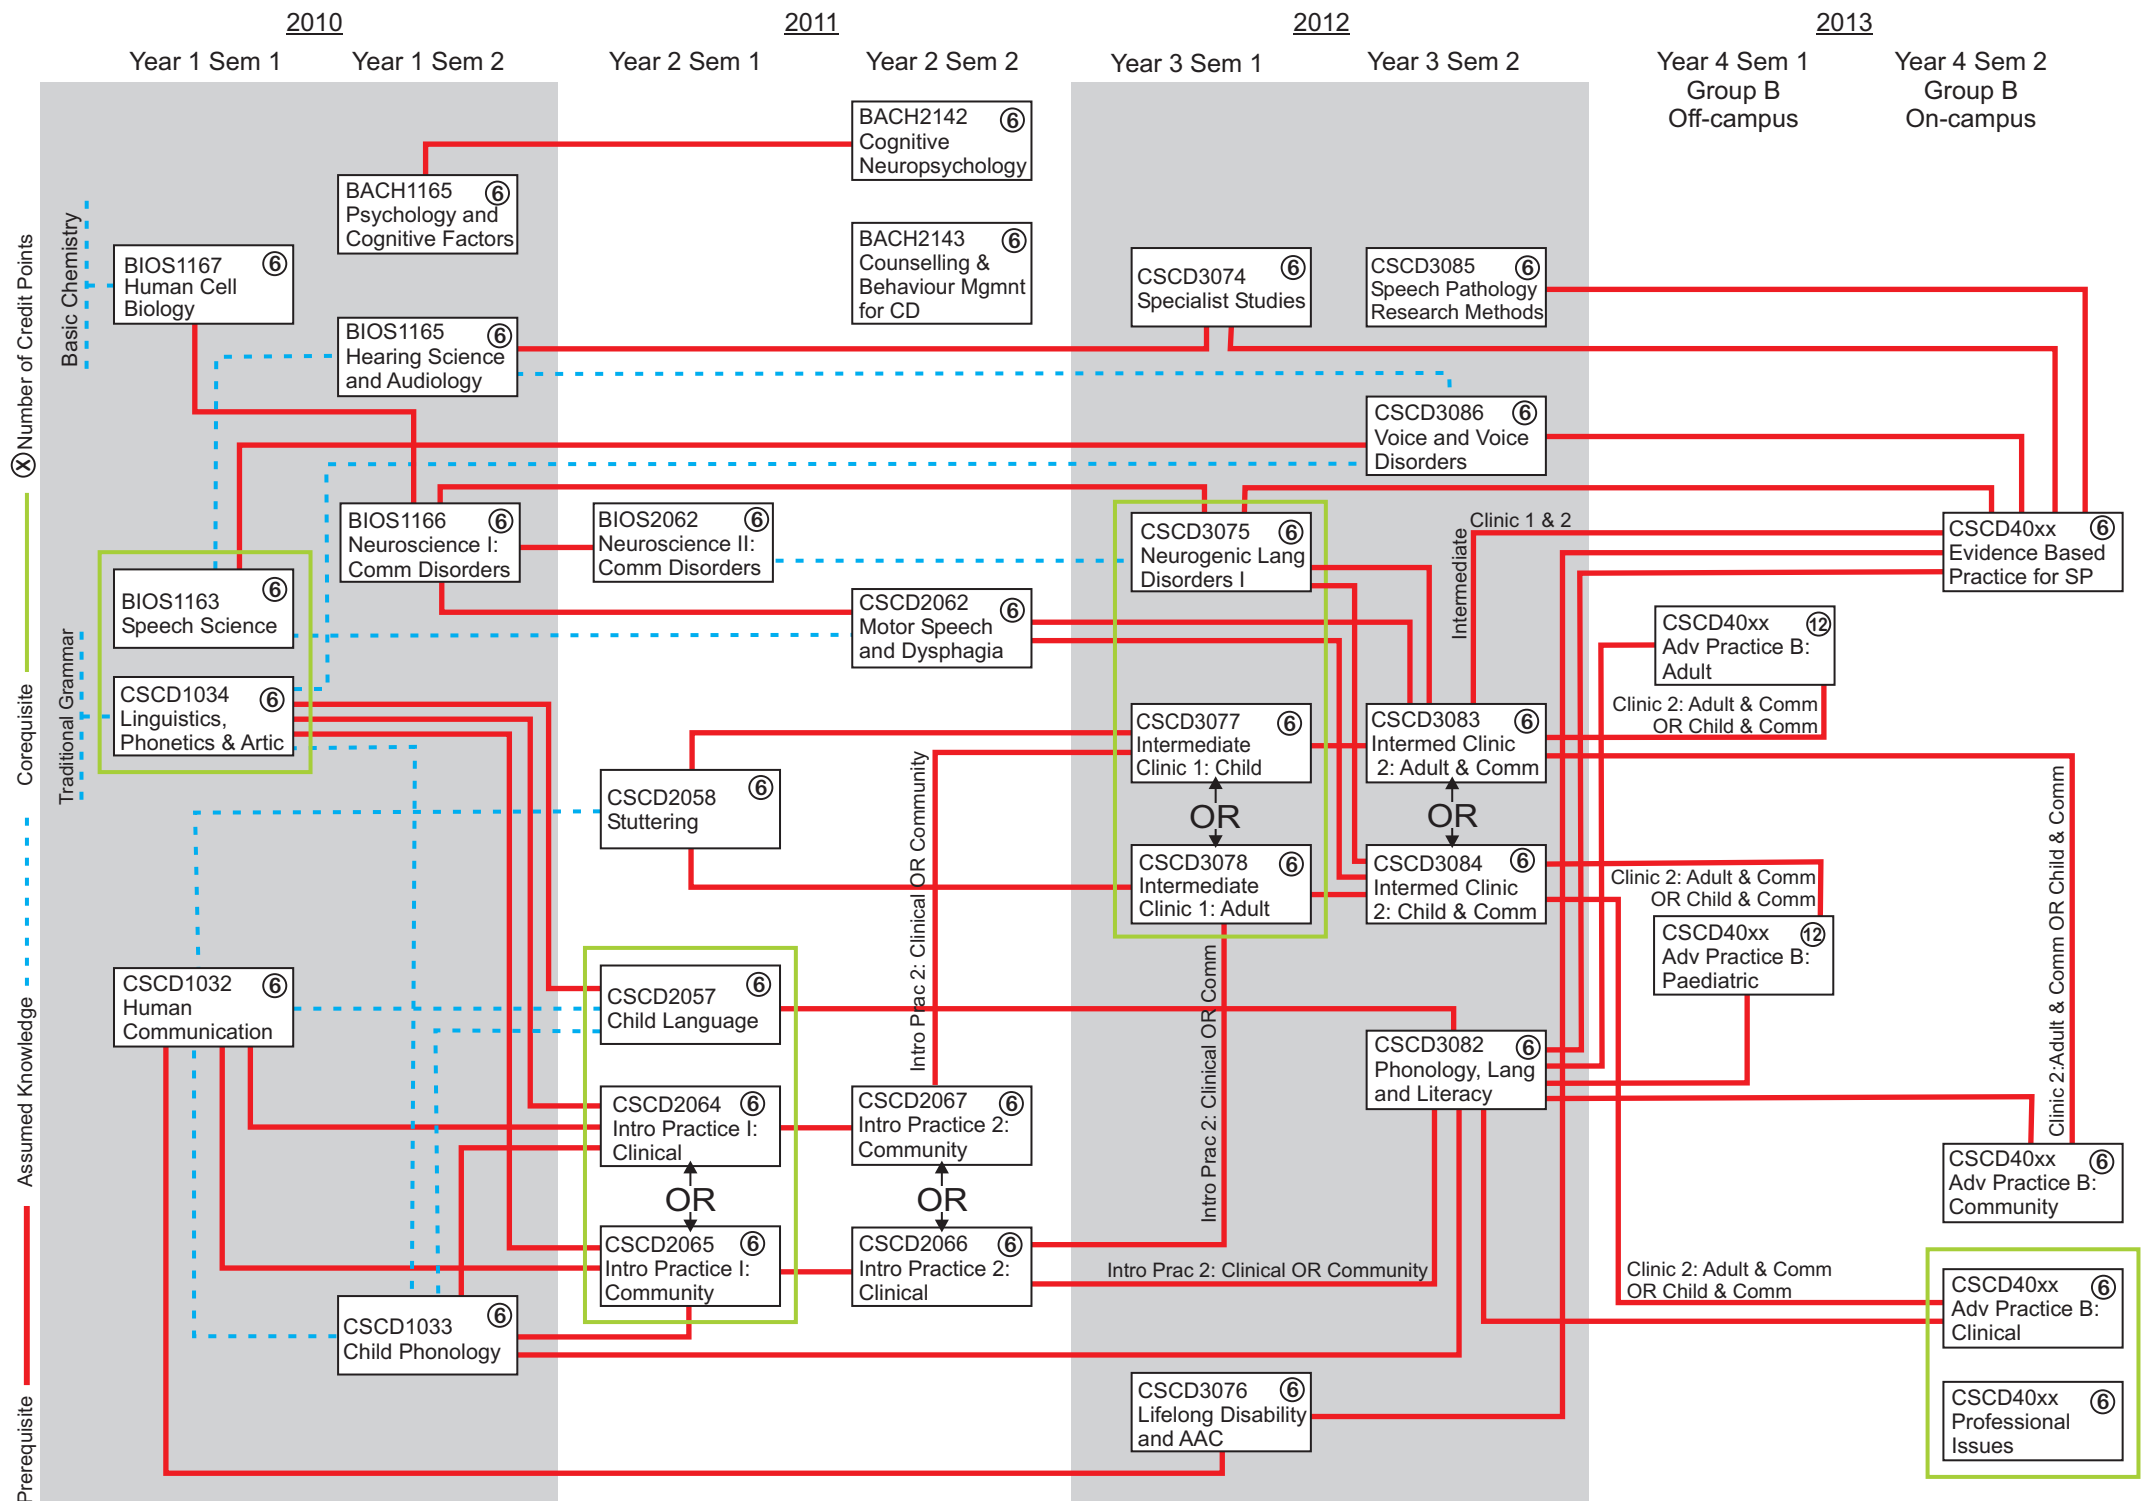

Bachelor of Applied Science (Speech Pathology) Pass - Course Code: SH128 (Year 4 Group A) - 2010 Cohort - as at 19th June 2009

Bachelor of Applied Science (Speech Pathology) Pass - Course Code: SH128 (Year 4 Group B) - 2010 Cohort - as at 19th June 2009