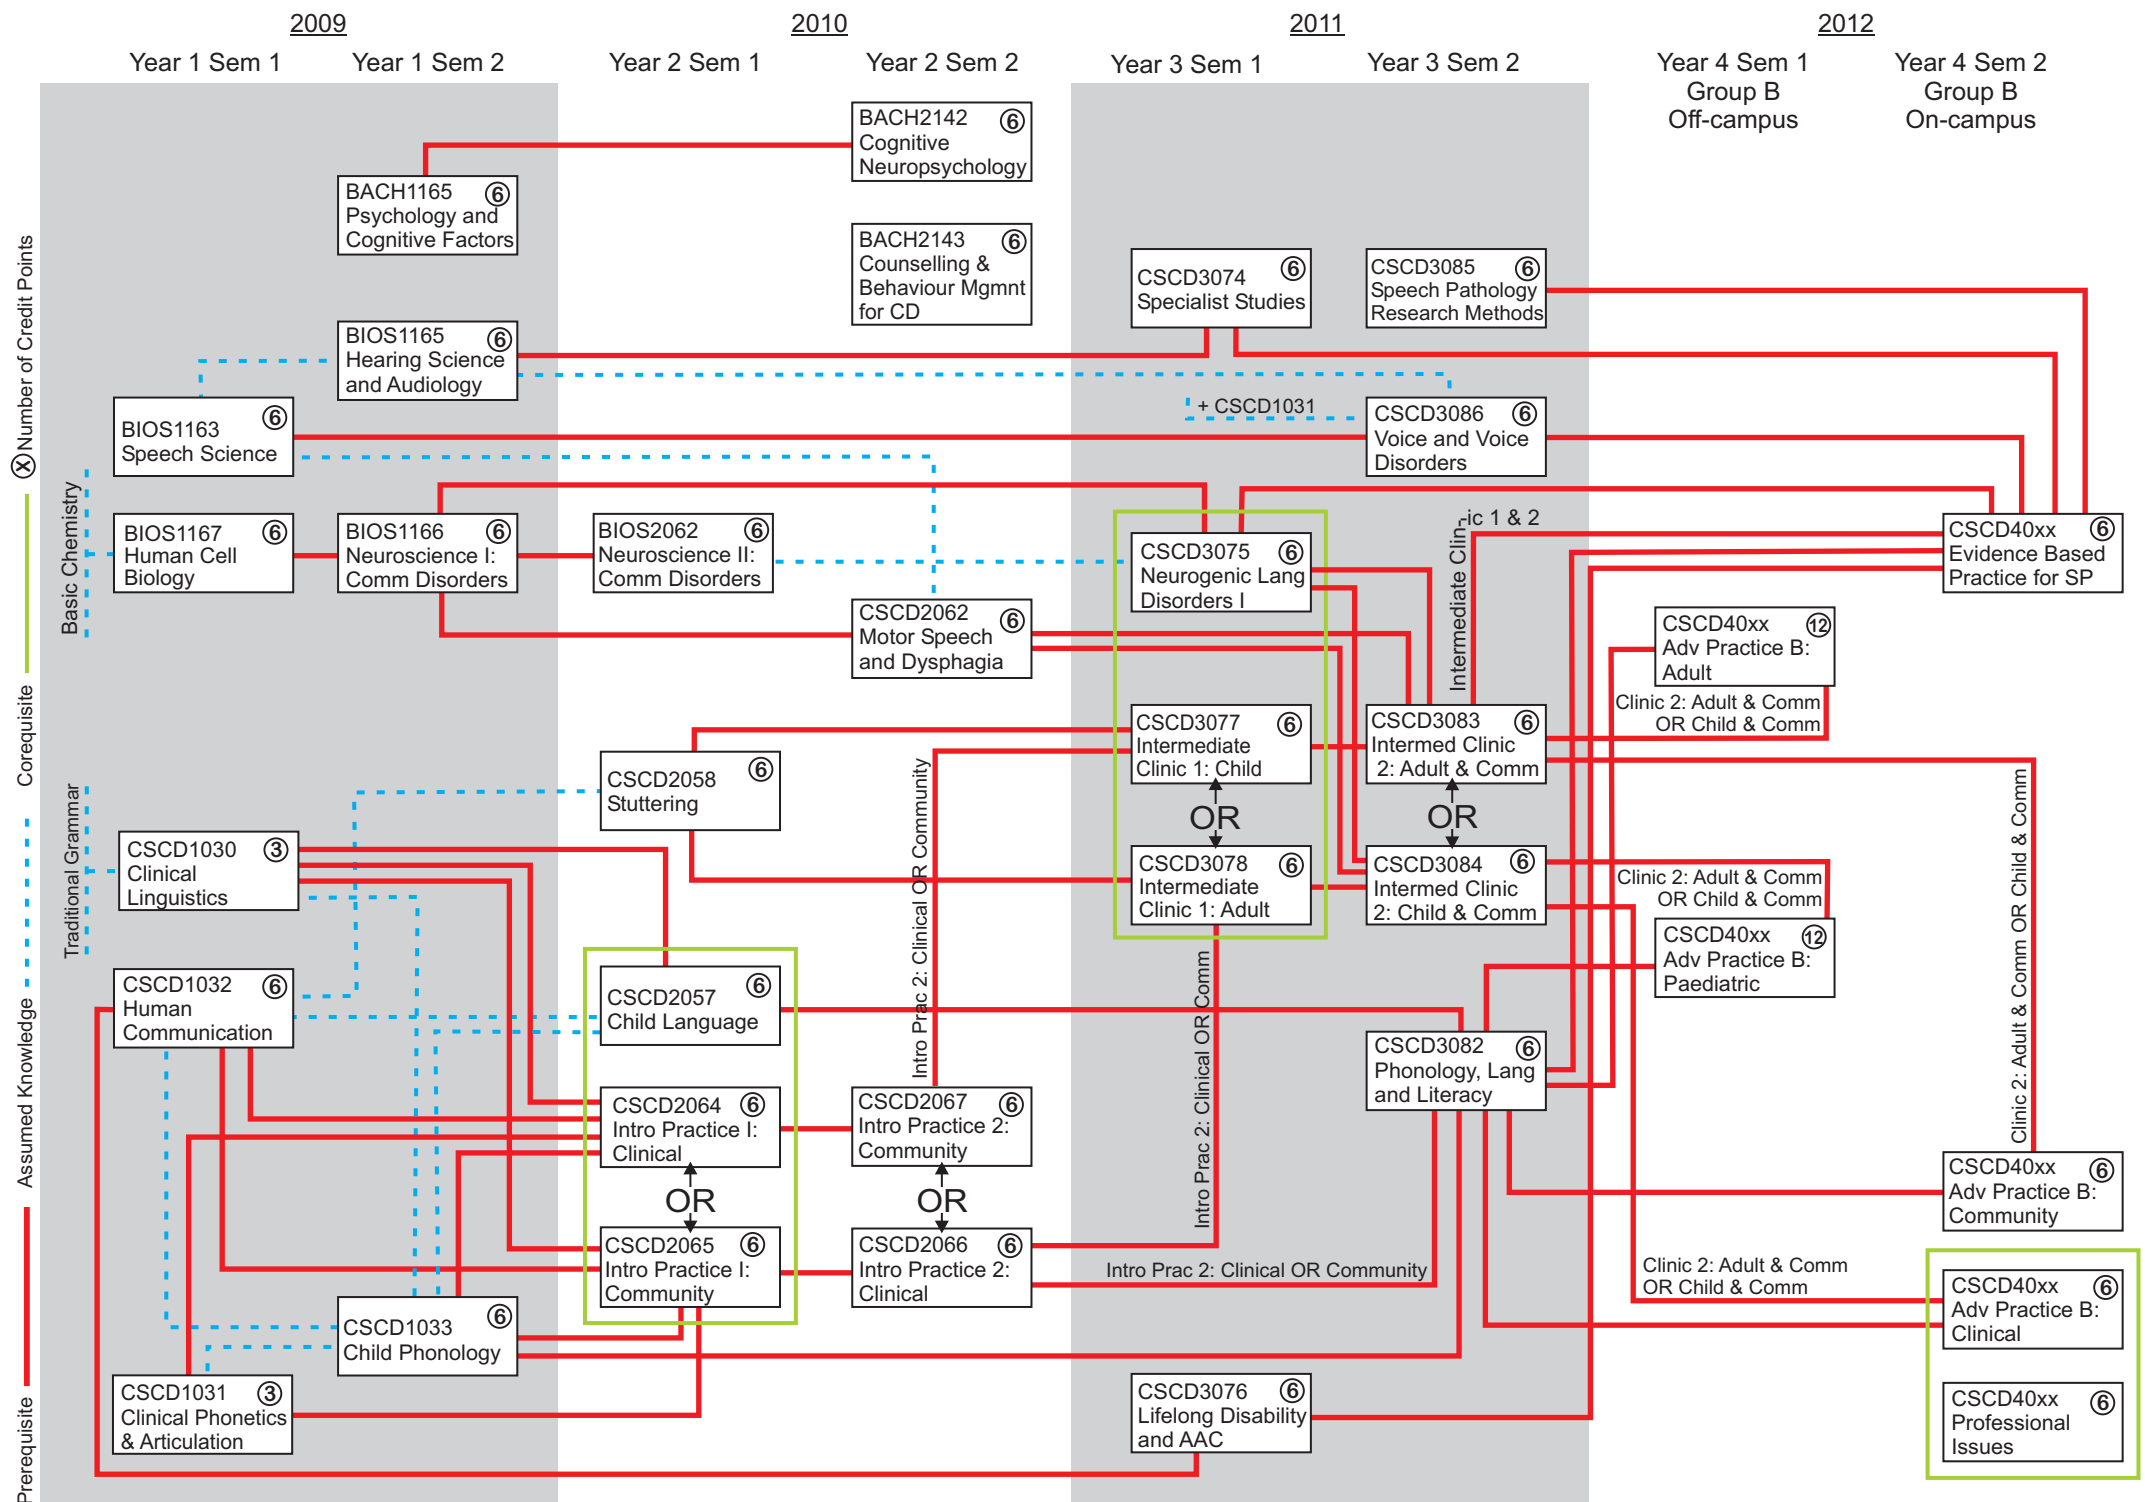

Bachelor of Applied Science (Speech Pathology) Pass - Course Code: SH128 (Year 4 Group A) - 2009 Cohort - as at 19th June 2009

Bachelor of Applied Science (Speech Pathology) Pass - Course Code: SH128 (Year 4 Group B) - 2009 Cohort - as at 19th June 2009