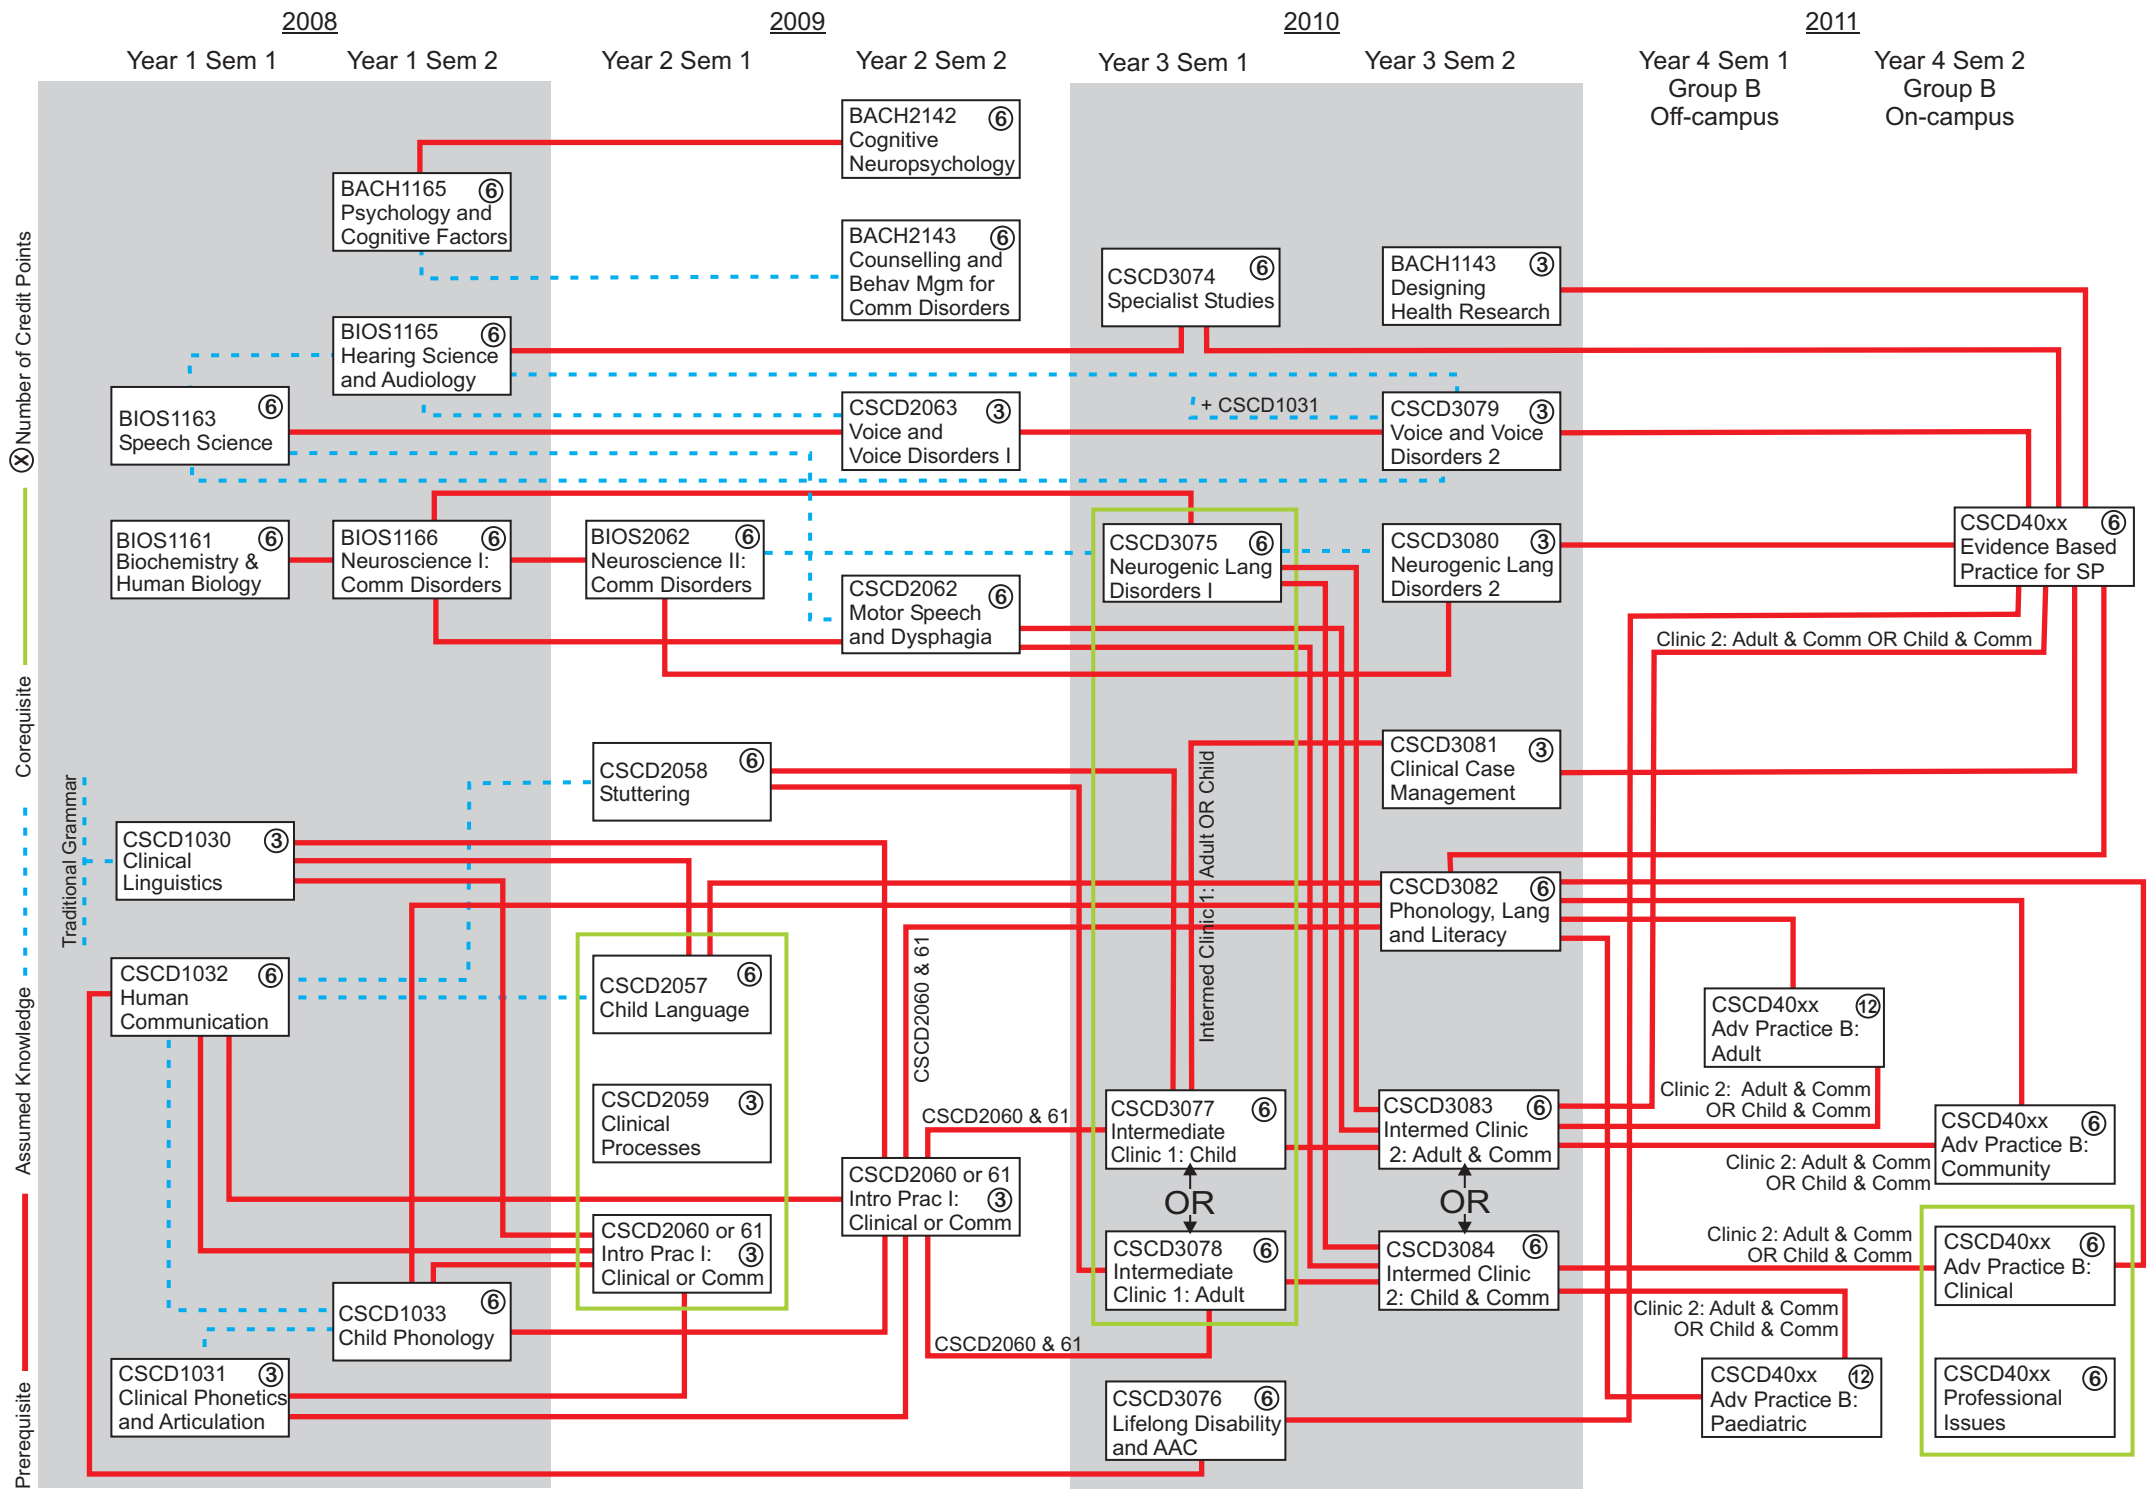

Bachelor of Applied Science (Speech Pathology) Pass - Course Code: SH128 (Year 4 Group A) - 2008 Cohort - as at 19th June 2009

Bachelor of Applied Science (Speech Pathology) Pass - Course Code: SH128 (Year 4 Group B) - 2008 Cohort - as at 19th June 2009